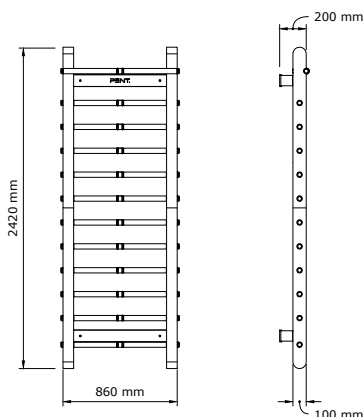

PENT. SCALA™ Basic

PENT. SCALA™ Luxury Fitness Wall Bar

Set is made of solid American walnut wood, impregnated with a carefully selected mineral oil. Metal parts are made of stainless steel which is resistant to the specific conditions prevailing in the gym. SCALA™ is dedicated for private use (home gym) as well as for personal trainers and gyms.

DIMENSIONS

WEIGHT

NET	79 kg
GROSS	81 kg

Net = wall bar
Gross = wall bar + package

COLOUR & MATERIAL

WOOD

BLACK
ASH

ASH